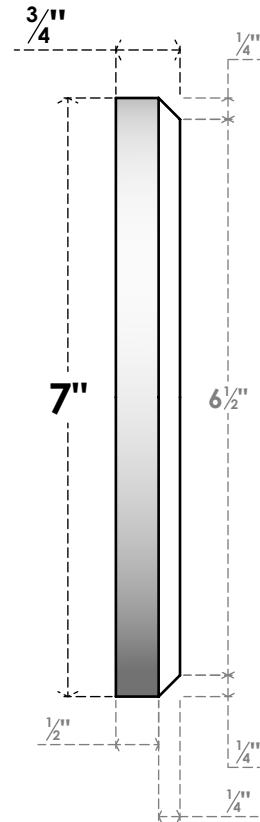

ROSP070X070X075GRY03

7"W X 7"H X 3/4"P STANDARD GRAYSON BULLSEYE ROSETTE WITH BEVELED EDGE, ARCHITECTURAL GRADE PVC

FRONT

SIDE

EKENA MILLWORK
2300 WEST MAIN ST.
CLARKSVILLE, TX 75426
TOLL FREE: 866-607-0453
WWW.EKENAMILLWORK.COM

NOTES

1. INSTALLATION TO BE COMPLETED IN ACCORDANCE WITH MANUFACTURER'S SPECIFICATIONS.
2. DRAWING MAY NOT BE TO SCALE
3. THIS DRAWING IS INTENDED FOR DESIGN AND PLANNING PURPOSES ONLY.
4. ALL INFORMATION CONTAINED HEREIN WAS CURRENT AT THE TIME OF DEVELOPMENT BUT MUST BE REVIEWED AND APPROVED BY THE PRODUCT MANUFACTURER TO BE CONSIDERED ACCURATE.
5. ARCHITECTURAL GRADE PVC PRODUCTS ARE MADE FROM EXPANDED CELLULAR PVC AND COME NATURALLY WHITE BUT MAY BE PAINTED