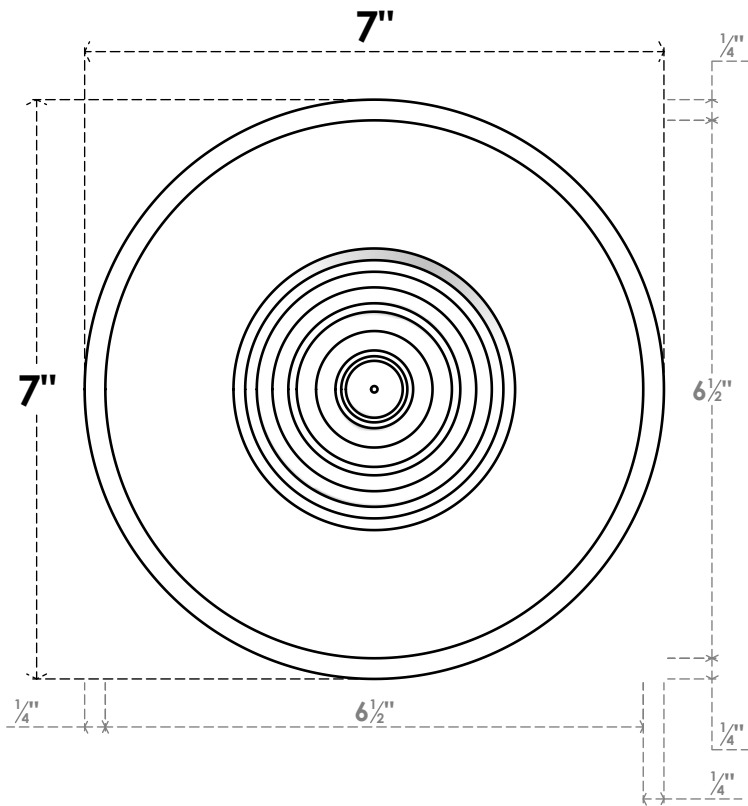

ROSP070X070X075GRY03

7"W X 7"H X 3/4"P STANDARD GRAYSON BULLSEYE ROSETTE WITH BEVELED EDGE, ARCHITECTURAL GRADE PVC

FRONT

SIDE

EKENA MILLWORK
2300 WEST MAIN ST.
CLARKSVILLE, TX 75426
TOLL FREE: 866-607-0453
WWW.EKENAMILLWORK.COM